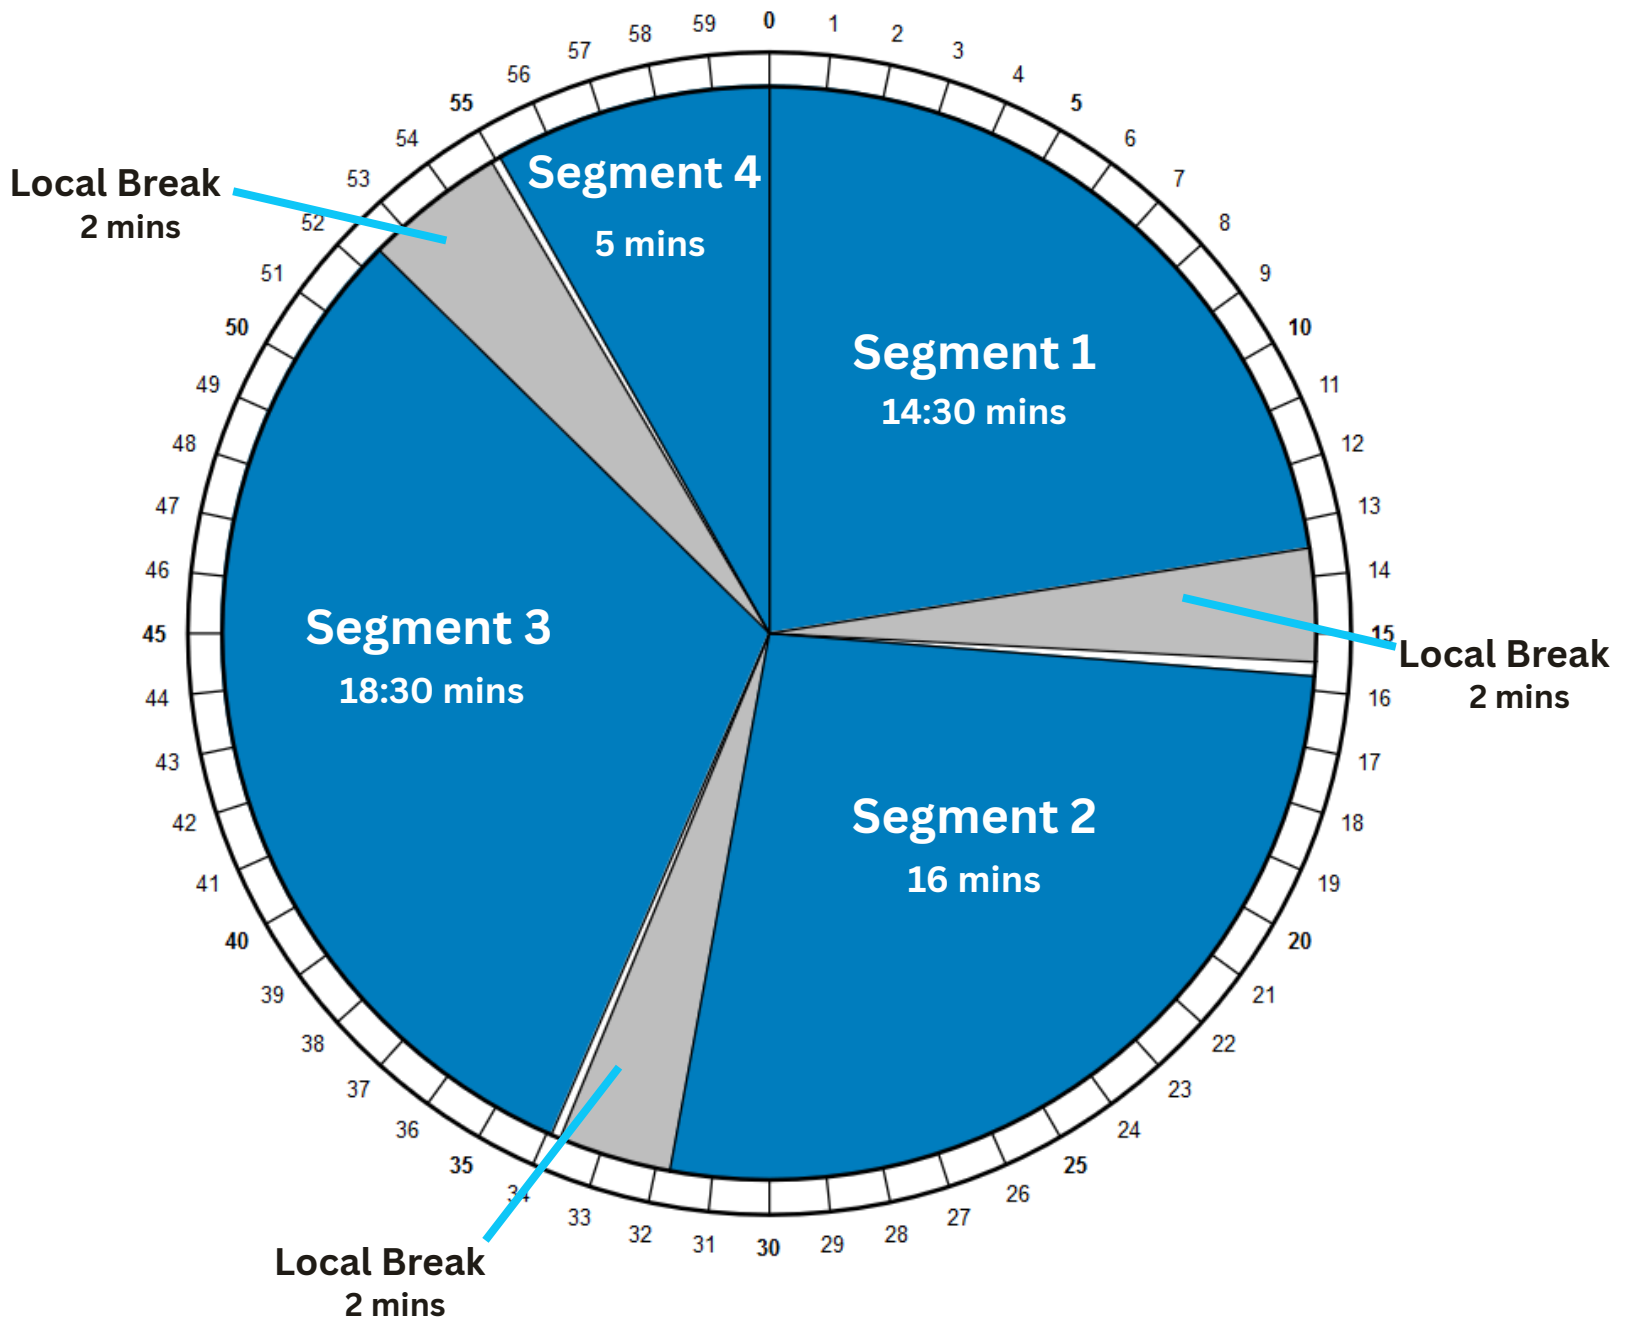

PROGRAMMING SUPPORT: Rich O'Brien | rich.obrien@radioresources.com | 617-984-9625

TECHNICAL SERVICE: TruCast | support@trucastclient.com | 843-823-6750

AFFILIATE RELATIONS: Rich O'Brien | rich.obrien@radioresources.com | 617-984-9625