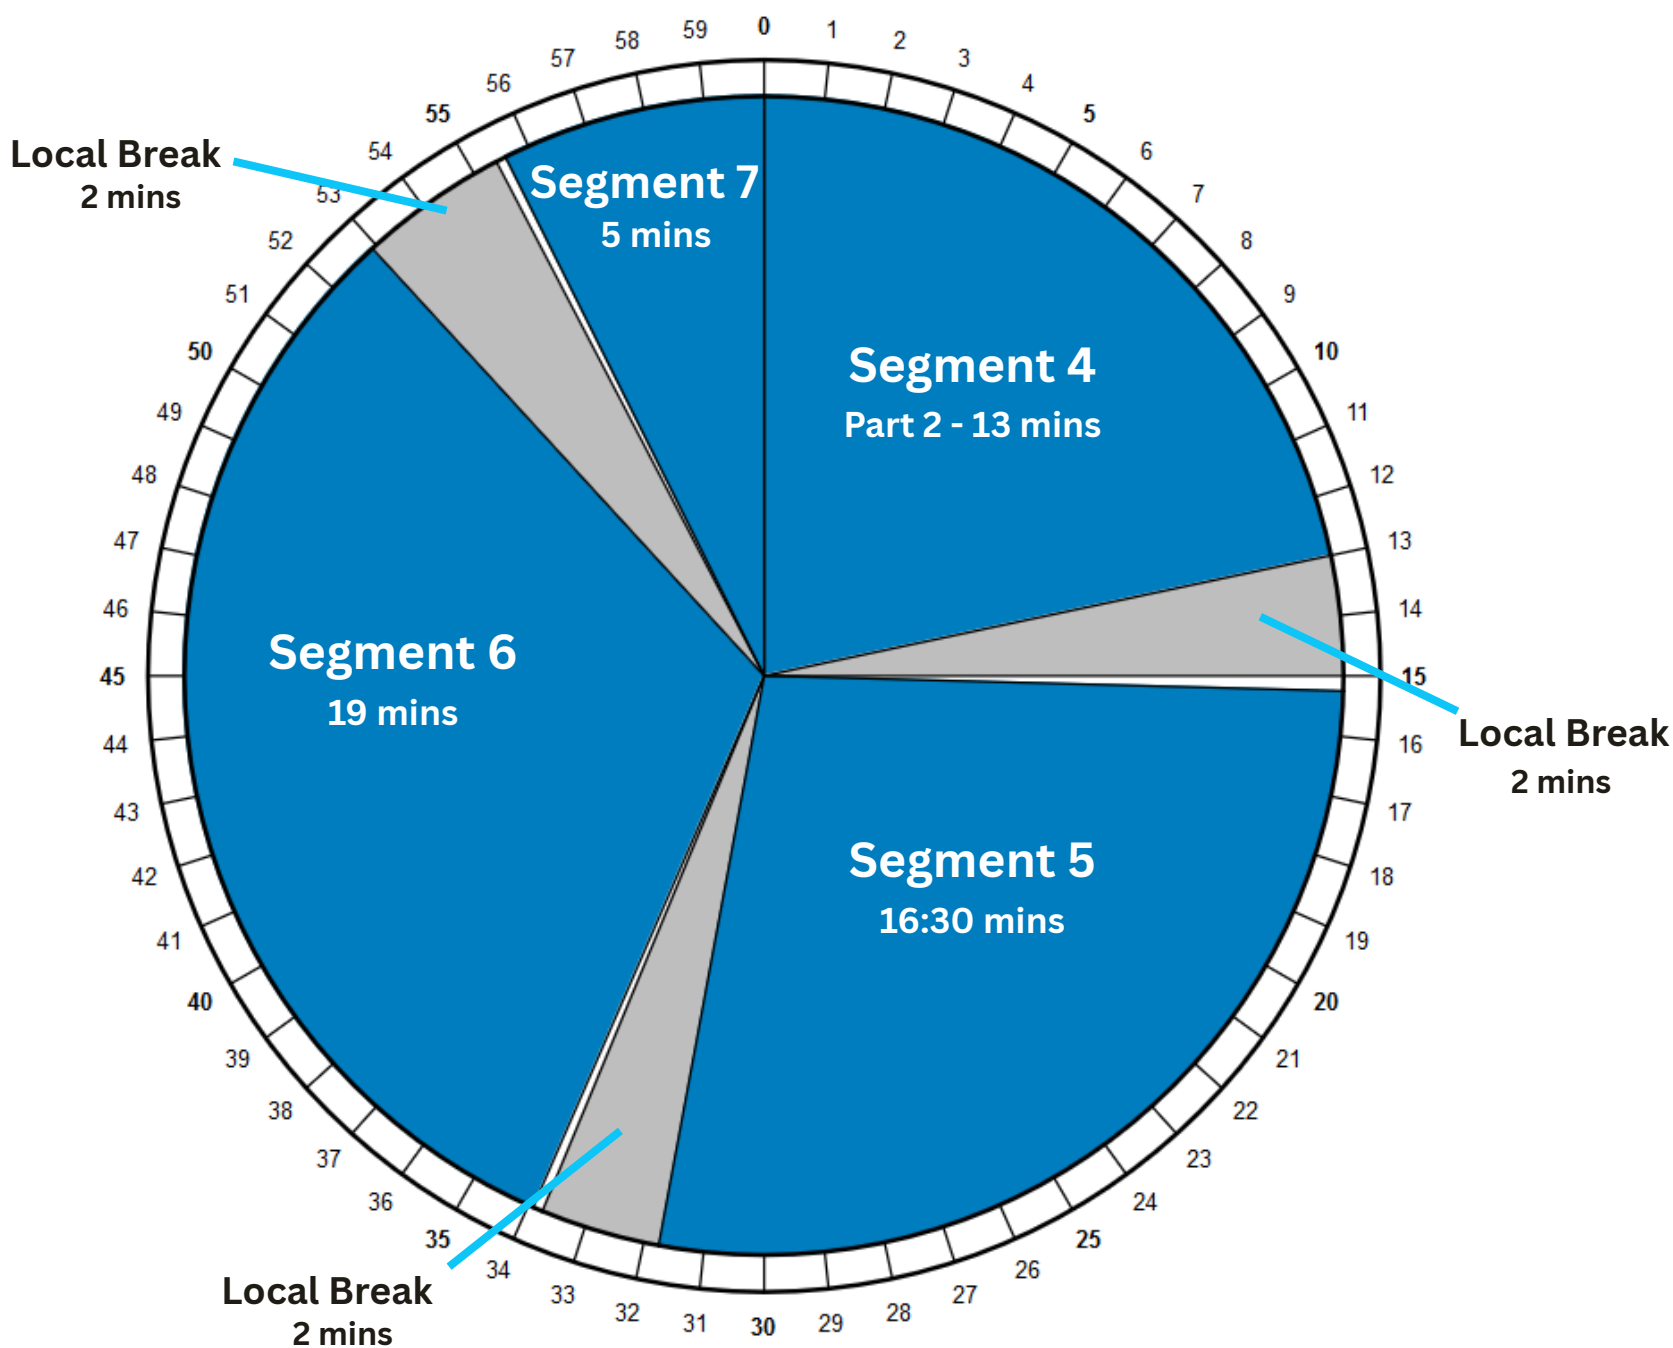

# Program Clock:

EFFECTIVE DATE: 01/01/25

**PROGRAMMING SUPPORT:** Rich O'Brien | rich.obrien@radioresources.com | 617-984-9625

**TECHNICAL SERVICE:** TruCast | support@trucastclient.com | 843-823-6750

**AFFILIATE RELATIONS:** Rich O'Brien | rich.obrien@radioresources.com | 617-984-9625